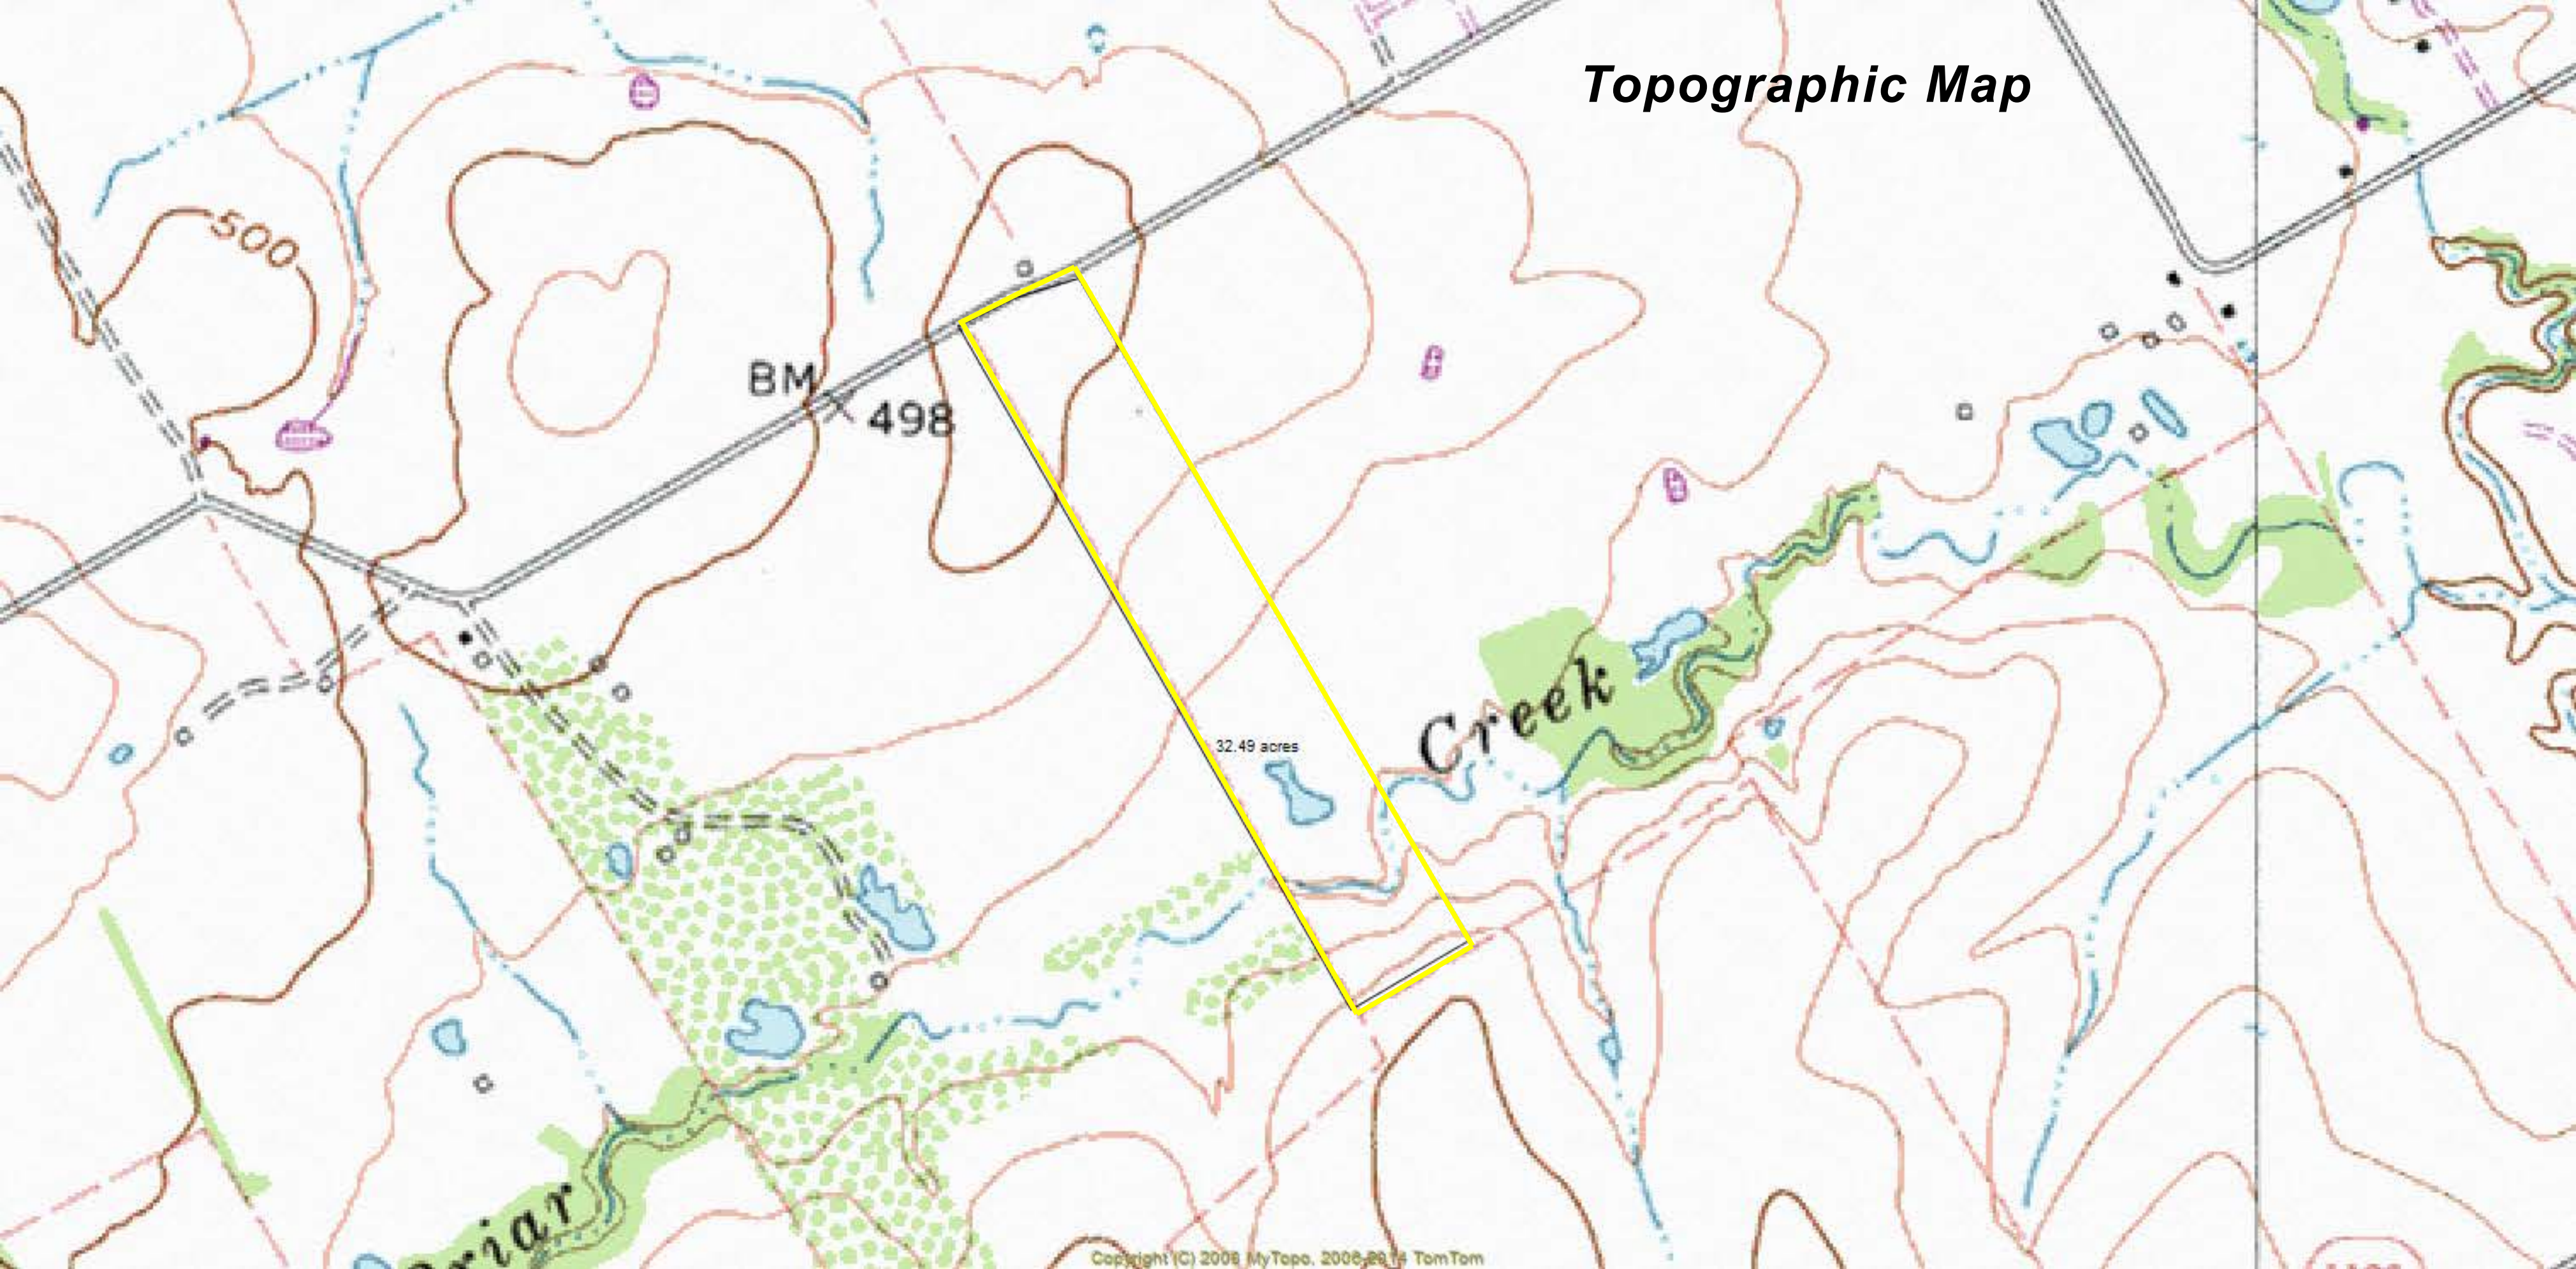

**Topographic Map**

BM 498

Creek

32.49 acres